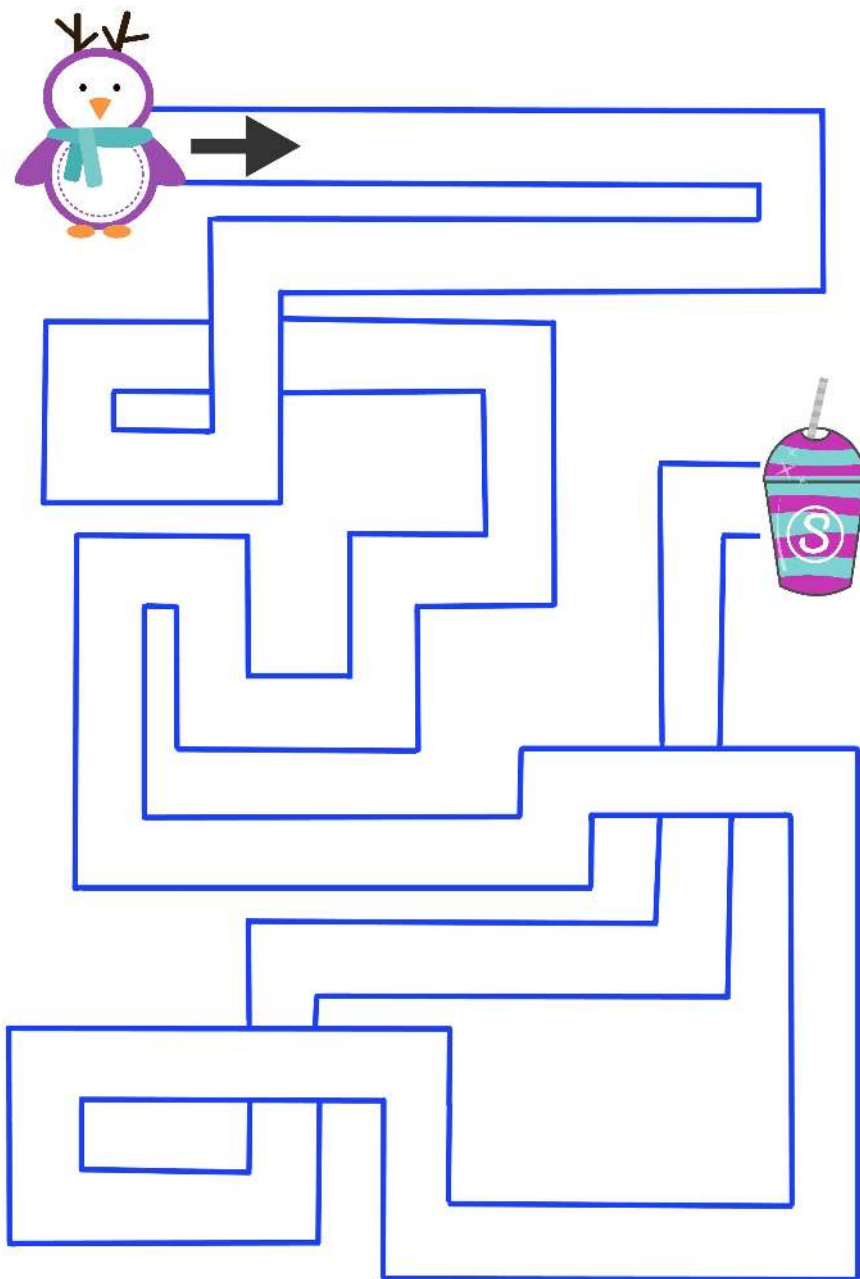

Penguin Lesson Pack

Pre-k - Kindergarten

*Trace along the lines from left to right.

*Trace along the dotted lines.

*Help the penguin get to the slushie.

*Penguin starts with the letter P. Color the letter P and then circle all the other letter P's you can find.

P

A

P

M

B

D

P

L

*Circle the slushie in each row that is different.

Graphics credit: <https://www.etsy.com/shop/JessicaSawyerDesign>